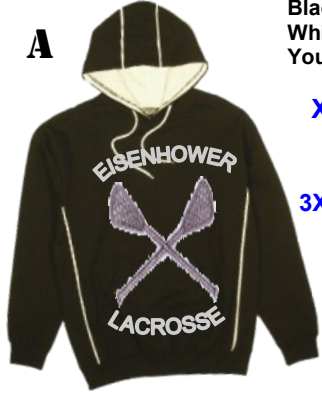

EISENHOWER LACROSSE APPAREL

Black hoodie with White accents and Your Name on back

XS,S,M,L,XL
\$35
 XXL add \$2
 3XL/4XL add \$3

B

T-Shirt available in Royal or White
S,M,L,XL
\$15
 XXL add \$2
 3XL/4XL add \$3

C
 Mesh Athletic Shorts
S,M,L,XL,2XL
\$20

Warm-Up Jacket with Logo Embroidery

Available In Mens:
S - 3XL
 Available In Womens:
XS - 2XL
\$50
 Add \$5 for name

D

H

Flex Fit Hat with Front and Back Logo
\$20

G

Adjustable Hat with Logo
\$15

F

Knit Beanie with Logo **\$15**

Matching Warm-Up Pants
 Mens Size:
S - 3XL
 Womens Size:
XS - 2XL

E

\$28

ITEM SELECTION	QTY.	SIZE	COLOR	PRICE	TOTAL